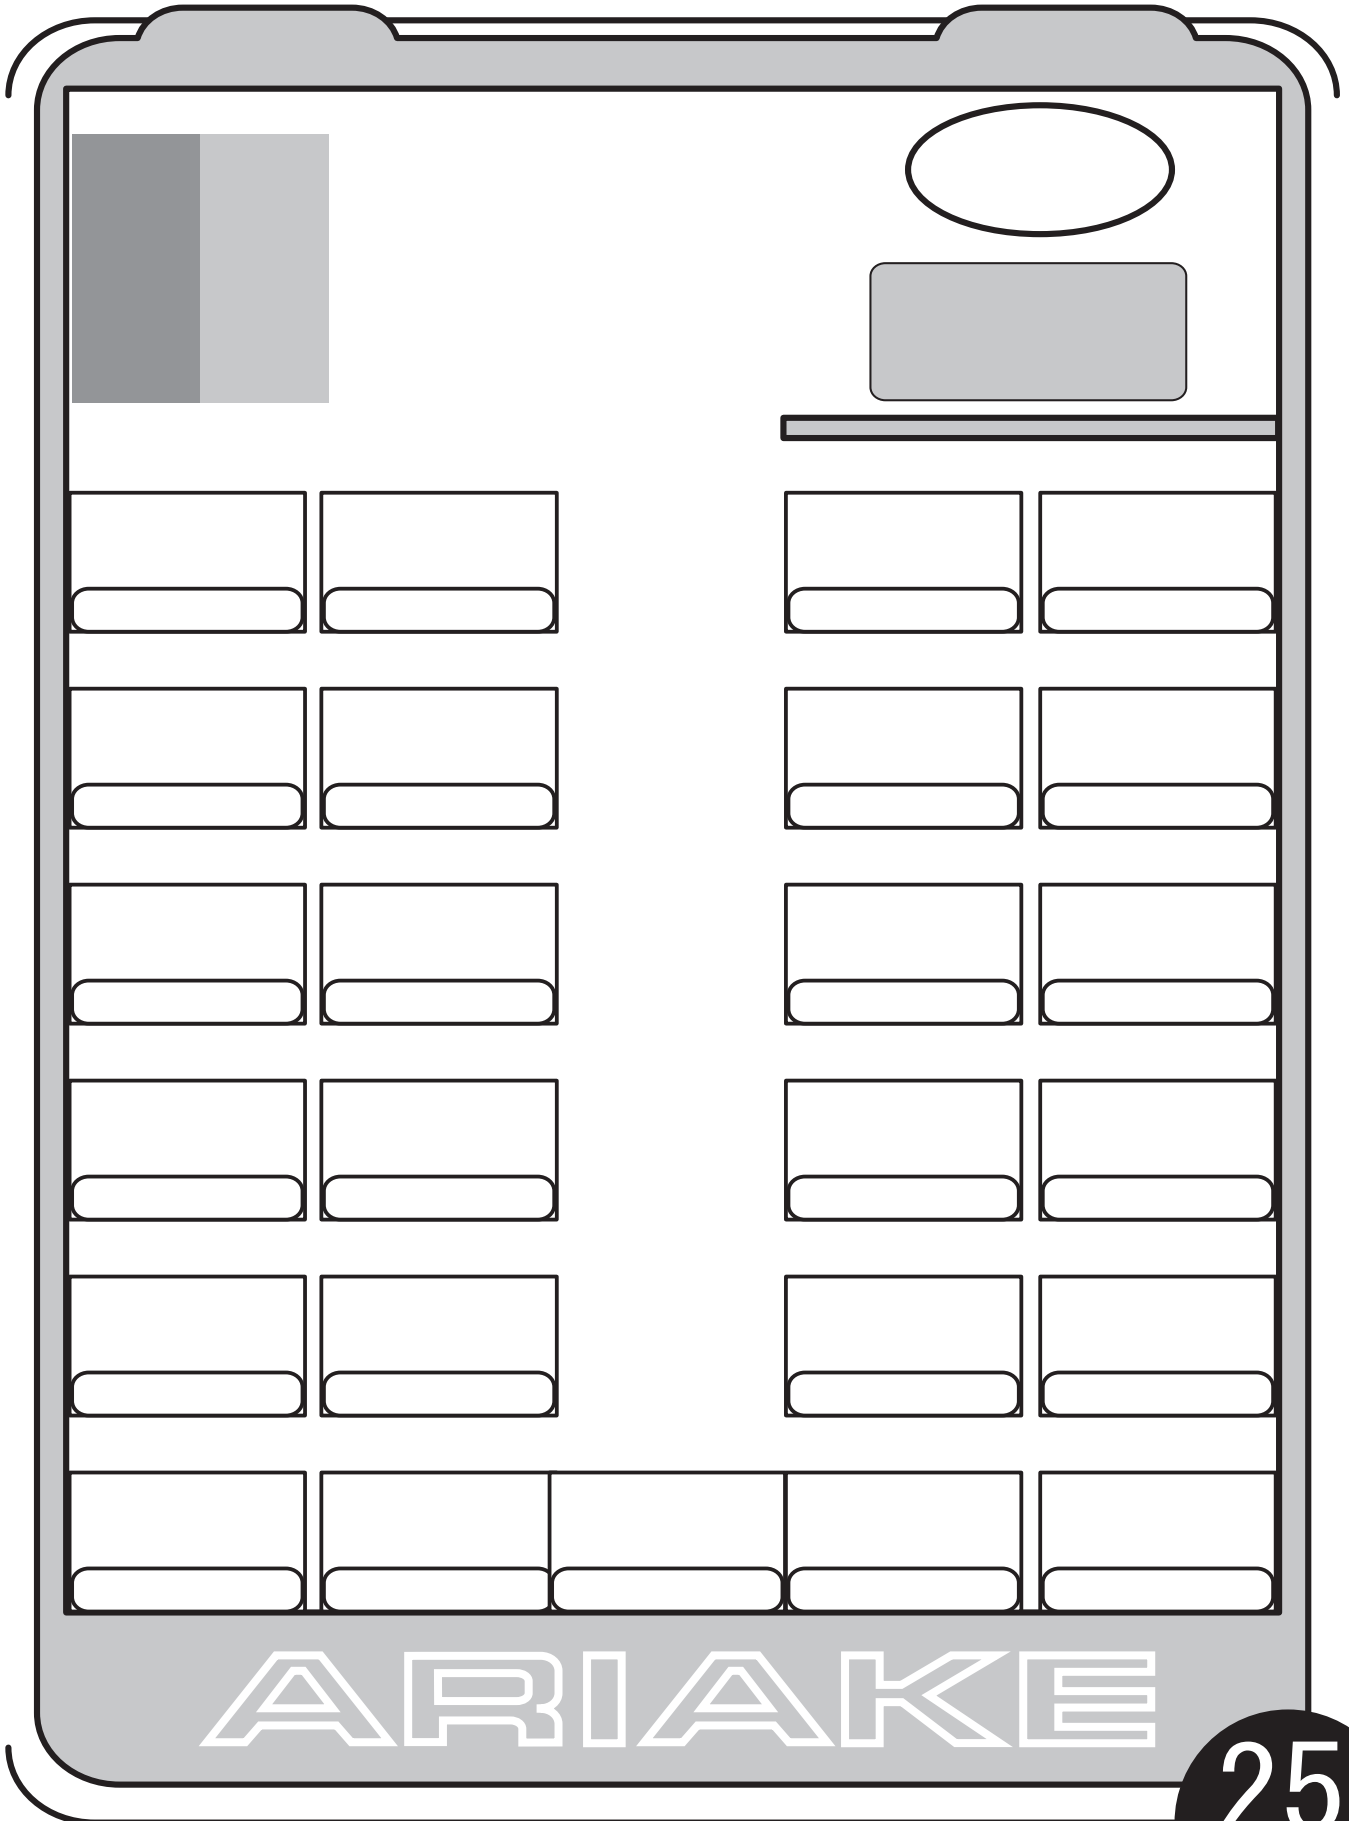

SEATING LIST

号車

ARIAKE

25
SEAT